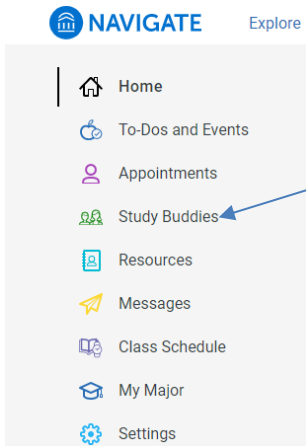

## View Faculty Advisor in Navigate

1. Login to MyGCC and click on the Navigate Student tile.

2. Select Resources from the left side of the screen.

3. Click on People to view the Faculty Advisor.