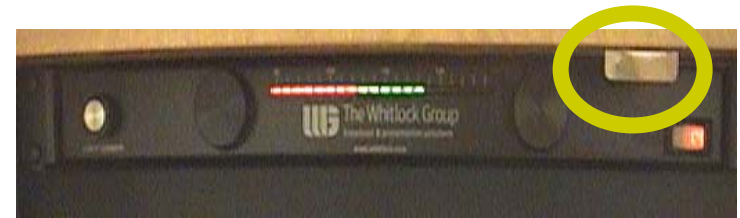

Wireless Microphones

Used with PA Systems in
F1-212, F2-134 and LGC-114

Equipment

- Lavalier microphone with body pack
- Handheld microphone
- 1 9volt battery needed for each

Inserting batteries

- Lavalier – slide open the door on the bottom of the body pack

- Handheld – twist off lower section

PA System

- Power on the PA System
 - Turn on the white power switch located above the DVD/VCR
 - At FAC, power on speakers for rooms 211 and 213 (if needed)
- Power on the data projector
 - Other devices: DVD/VCR, computer and Sympodium, wireless keyboard and mouse