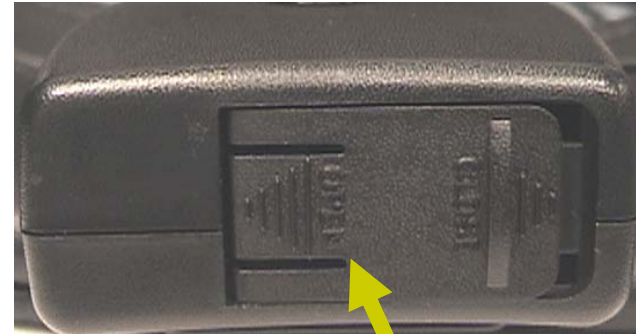

Wireless Microphones

Used with PA Systems in
F1-212, F2-134 and LGC-114

Equipment

- Lavalier microphone with body pack
- Handheld microphone
- 1 9volt battery needed for each

Inserting batteries

- Lavalier – slide open the door on the bottom of the body pack

- Handheld – twist off lower section

PA System

- Power on the PA System
 - Turn on the white power switch located above the DVD/VCR
 - At FAC, power on speakers for rooms 211 and 213 (if needed)
- Power on the data projector
 - Other devices: DVD/VCR, computer and Sympodium, wireless keyboard and mouse